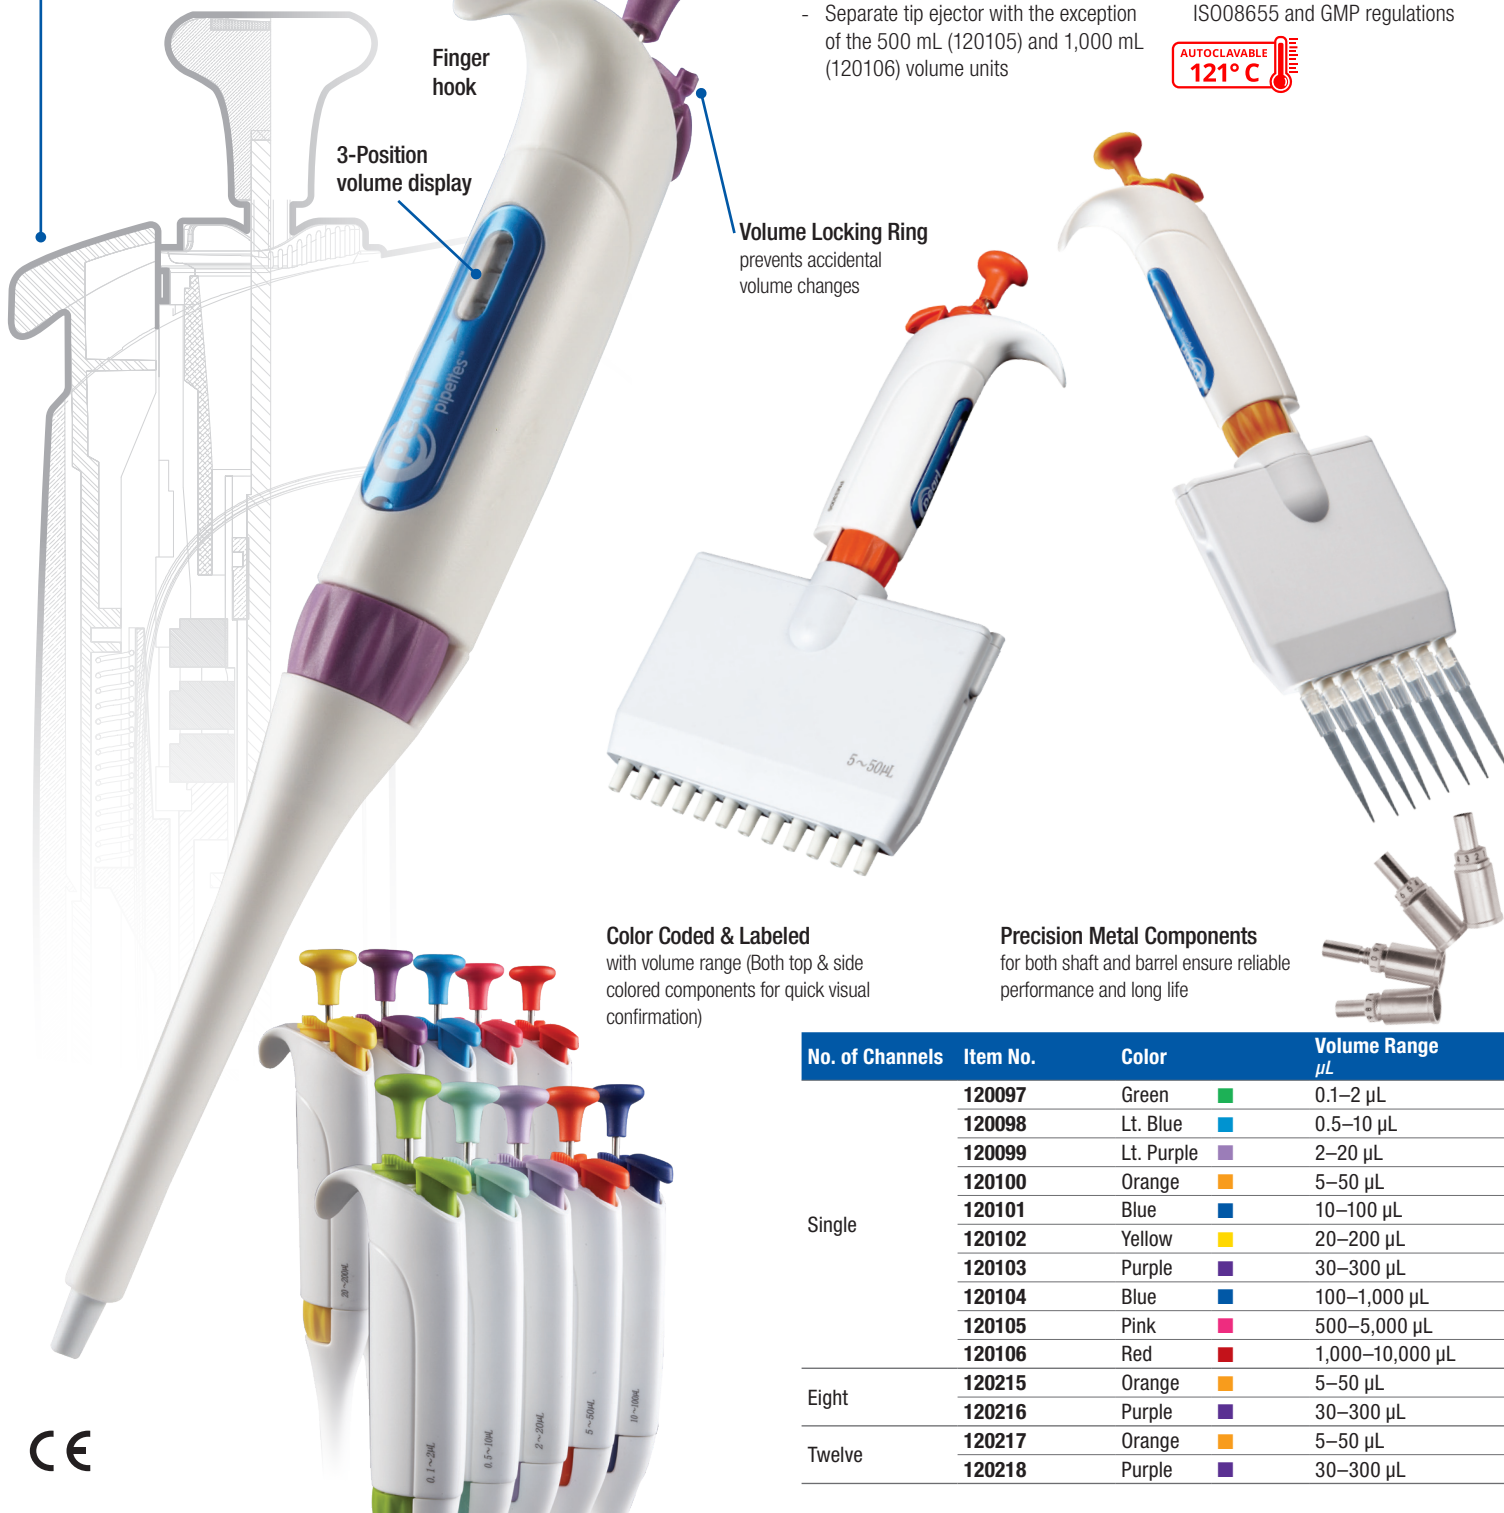

Ergonomic

Slight downward slant to tip ejector button reduces hand fatigue, incidence of repetitive strain injury (RSI)

Volume Adjustment
and low-force dispensing
all in one button for
convenience

**Finger
hook**

**3-Position
volume display**

Volume Locking Ring
prevents accidental
volume changes

Color Coded & Labeled
with volume range (Both top & side
colored components for quick visual
confirmation)

Precision Metal Components
for both shaft and barrel ensure reliable
performance and long life

Pearl® Adjustable Volume Pipettes

Precision liquid handling

A complete range of single- and multi-channel pipette volumes to cover all your possible needs

The sleek, ergonomic design and reduced plunger pressure help reduce the chance of Repetitive Stress Injury (RSI), as the pipettes require 2/3 the operation pressure of most standard pipettes

Each pipette is calibrated and a calibration certificate is supplied. Manufactured in accordance with ISO8655 and GMP regulations

- Internal metal parts for increased accuracy and calibration stability
- Separate tip ejector with the exception of the 500 mL (120105) and 1,000 mL (120106) volume units
- Large digit volume display
- Manufactured in accordance with ISO8655 and GMP regulations